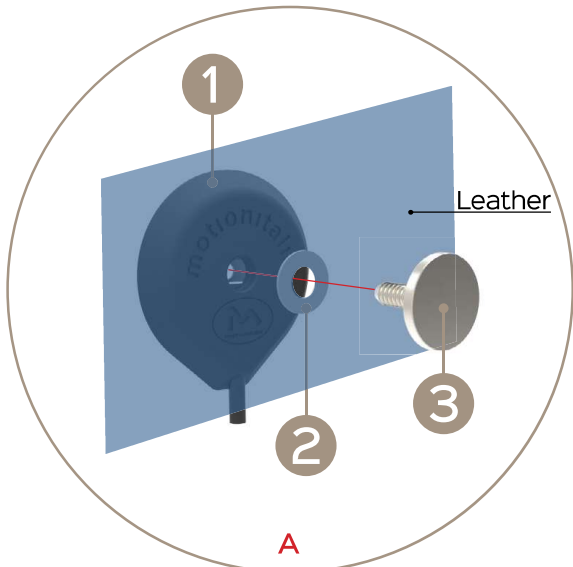

# ASSEMBLY INSTRUCTIONS

DESIGN IN MOVIMENTO

MODEL:  
MILLENIUM TOUCH SENSOR

COMPONENTS	Q.ty	Code	
1. MILLENIUM touch sensor two buttons	1	MOECCO6158	MILLENIUM TOUCH SENSOR four buttons MOECCO6159
2. Washer	2	B-79	
3. Button	2	CP-956	

1

≥10mm: recommended distance between the MILLENIUM TOUCH SENSOR for guarantees, in the most of the climatic conditions and the type of coating the correct functioning.