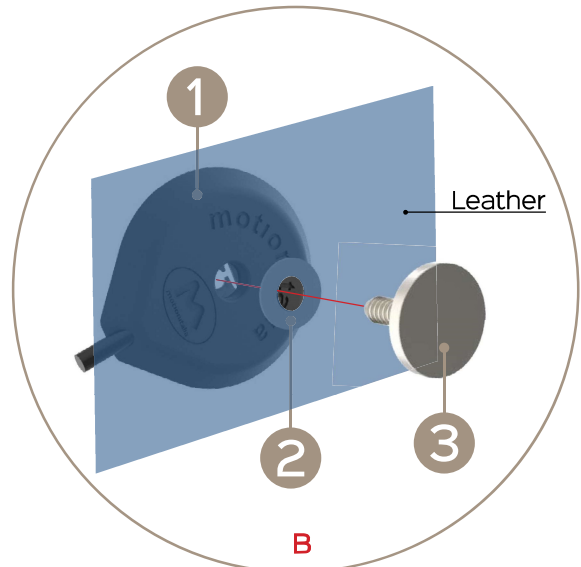

finishes, it's placed inside the padded, usually on the external cushion of the seat. High resistance to interference as Electrostatic discharges, disturbanceselectromagnetic, their it's minimal design makes it a contemporary product.

# ASSEMBLY INSTRUCTIONS

DESIGN IN MOVIMENTO

MODEL:  
MILLENIUM TOUCH SENSOR

COMPONENTS	Q.ty	Code	
1. MILLENIUM touch sensor two buttons	1	MOECCO6158	MILLENIUM TOUCH SENSOR four buttons MOECCO6159
2. Washer	2	B-79	
3. Button	2	CP-956	

1

≥10mm: recommended distance between the MILLENIUM TOUCH SENSOR for guarantees, in the most of the climatic conditions and the type of coating the correct functioning.