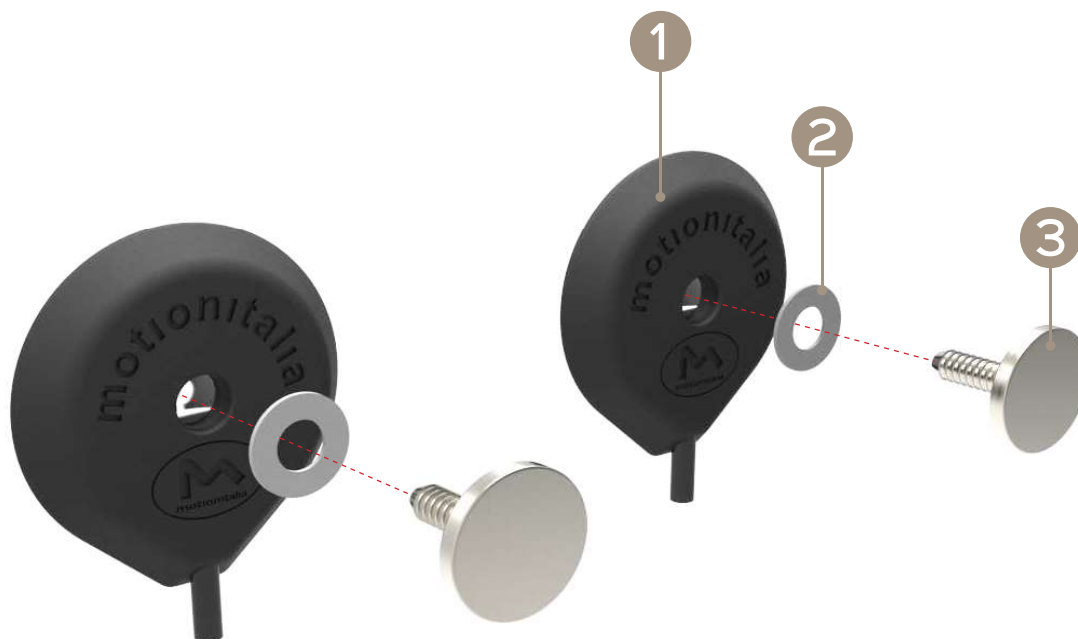

finishes, it's placed inside the padded, usually on the external cushion of the seat. High resistance to interference as Electrostatic discharges, disturbanceselectromagnetic, their it's minimal design makes it a contemporary product.

# ASSEMBLY INSTRUCTIONS

DESIGN IN MOVIMENTO

MODEL:  
MILLENIUM TOUCH SENSOR

COMPONENTS	Q.ty	Code	
1. MILLENIUM touch sensor two buttons	1	MOECCO6158	MILLENIUM TOUCH SENSOR four buttons MOECCO6159
2. Washer	2	B-79	
3. Button	2	CP-956	

1

≥10mm: recommended distance between the MILLENIUM TOUCH SENSOR for guarantees, in the most of the climatic conditions and the type of coating the correct functioning.