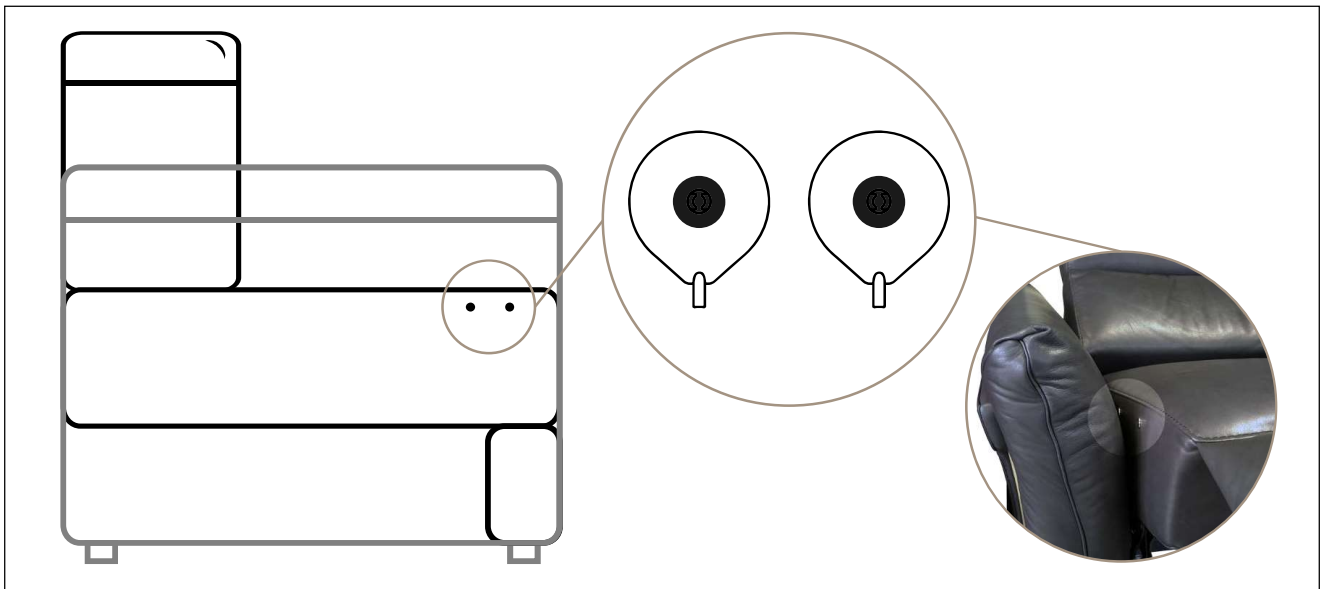

# MILLENIUM TOUCH SENSOR

DESIGN IN MOVIMENTO

 Built in	 Armchairs	 Sofas	<b>1YEAR</b> Warranty
---	--	--	--------------------------

**Benefit:** The Millennium touch sensor is the revised and improved version of the previous Ekologic touch sensor. Is a product that differs from the others one for receding positioning and use. Compatible with all Eko line controller, and complete by a button kit with different

finishes, it's placed inside the padded, usually on the external cushion of the seat. High resistance to interference as Electrostatic discharges, disturbanceselectromagnetic, their it's minimal design makes it a contemporary product.

1

≥10mm: recommended distance between the MILLENIUM TOUCH SENSOR for guarantees, in the most of the climatic conditions and the type of coating the correct functioning.